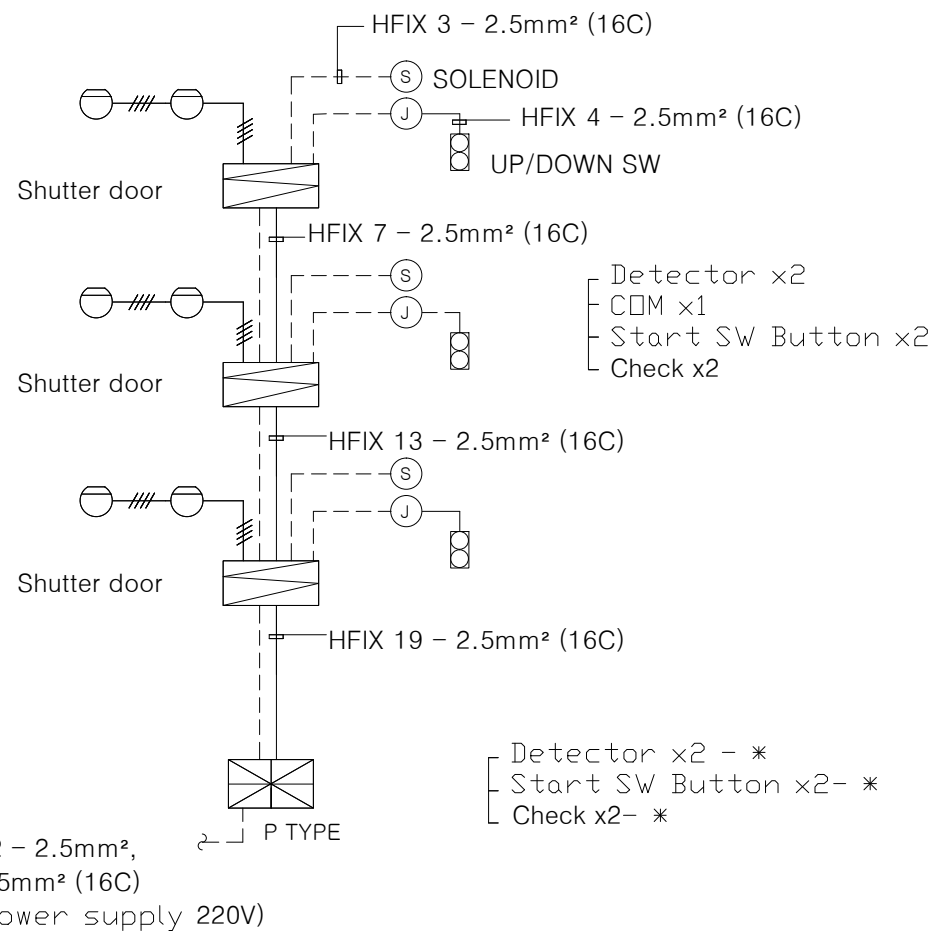

NOTES

HIMAX VIET NAM

THIET KE : HI-MAX VIET NAM

GIAM SAT : HI-MAX VIET NAM

Fire shutter door - P Type

NOTE 1. * indicates increase in addition of one zone.
 2. AC power supply line construction is strong construction.

Fire shutter door - R Type

NOTE 1. * indicates increase in addition of one zone.
 2. AC power supply line construction is strong construction.

FOR APPROVAL

REV.	DATE	DESCRIPTION	DRWN	DESN	CHKD	APPD	APPD

Project Name
HI-MAX VIET NAM