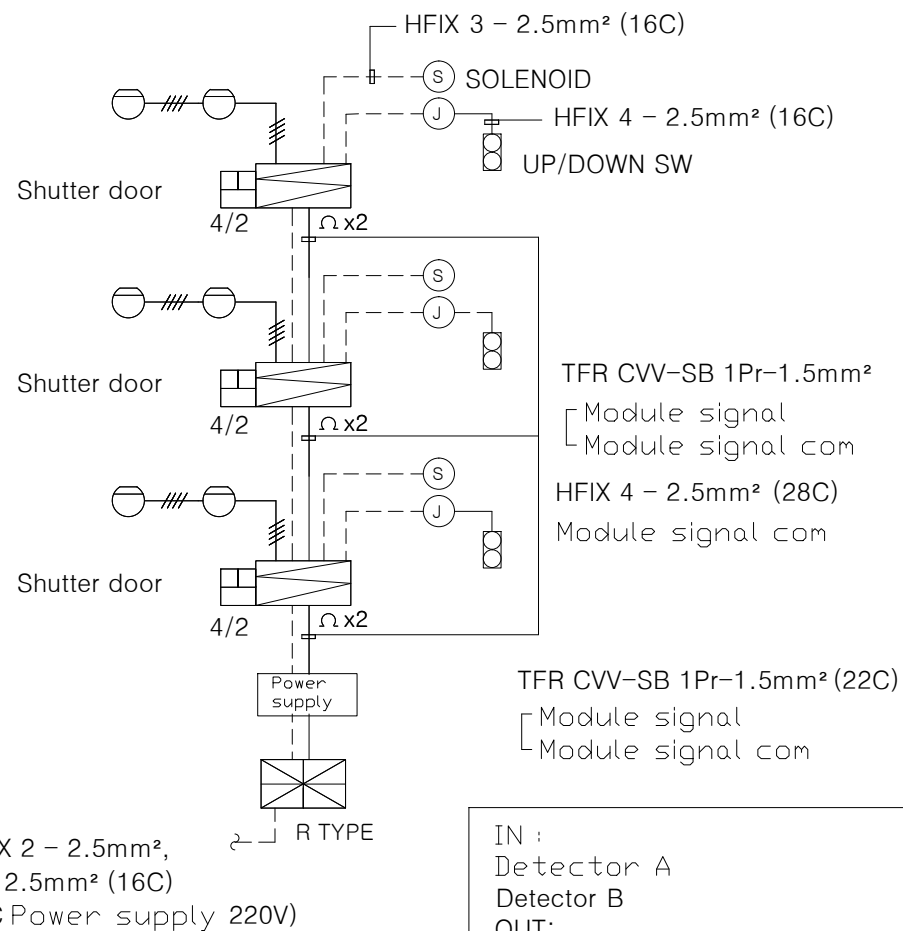

NOTES

HIMAX VIET NAM

THIET KE : HI-MAX VIET NAM

GIAM SAT : HI-MAX VIET NAM

Fire shutter door - P Type

NOTE 1. * indicates increase in addition of one zone.
 2. AC power supply line construction is strong construction.

Fire shutter door - R Type

NOTE 1. * indicates increase in addition of one zone.
 2. AC power supply line construction is strong construction.

FOR APPROVAL

REV.	DATE	DESCRIPTION	DRWN	DESN	CHKD	APPD	APPD

Project Name
HI-MAX VIET NAM