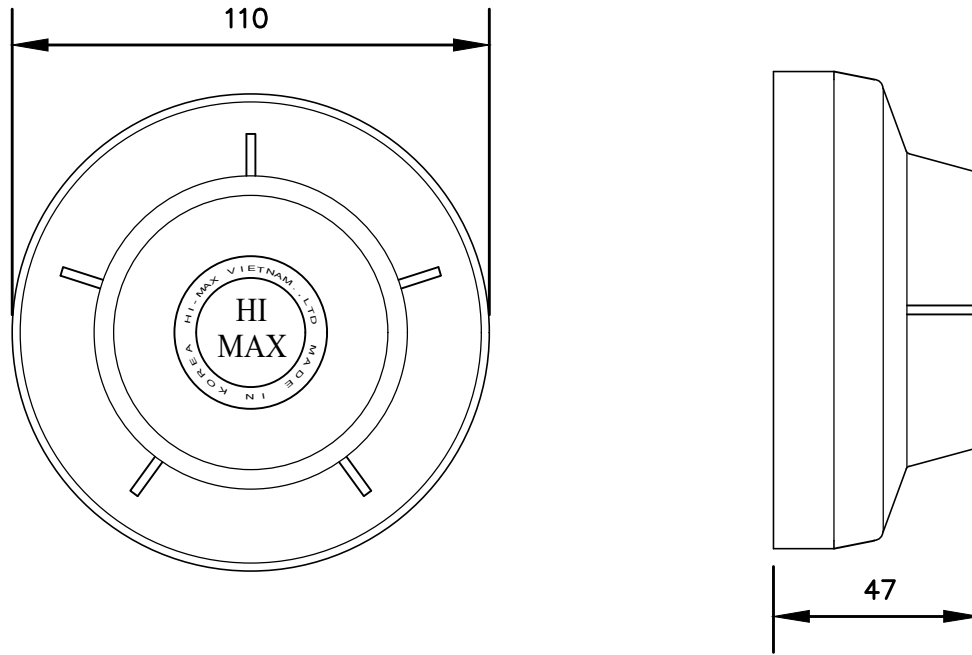

A
B
C
D
E
F

MODEL NO.	HD1015
RATED VOLTAGE	DC 16V ~ 30V
AMBIENT CONDITION	0 °C TO 50 °C
OPERATING INDICATOR	LED-RED COLOR
SIZE / WEIGHT	ø110mm x D47mm
TYPICAL USAGE	250EA/LOOP
APPLICATION	OFFICE, BASEMENT, TERMINAL, HOTEL, RESTAURANT, COMPUTER ROOM, STAIR, DEPARTMENT STORE, KARAOKE, CONFERENCE ROOM, DRYING ROOM

 **HI-MAX VIET NAM CO., LTD**
Lo B5F, KCN Hiep Phuoc, Nha Be, Tp.HCM

Title
**ADDRESS TYPE
PHOTO-ELECTRIC SMOKE
DETECTOR
(HD1015)**

Project No.	Drawing Number	Rev.
HI-MAX		

Part Fire Alarm System Scale Microfilm No.